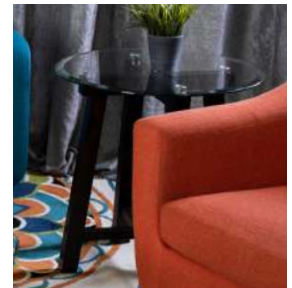

S H U M A K E R

PLAN • DESIGN • TRANSFORM

The Vibrance Collection

Vibrantly colored furniture adds a mid-century vibe when combined with natural wood and glass tables to create a chic lounge collection.

The Vibrance Collection includes these packages:

Vivid Radiant Energetic

Choose from multiple colored chairs including navy, orange and yellow barrel and armchairs. Each package is accompanied with area rug and accent pillows (in-stock pillows only).

You dream it. We create it.™

ShumakerPDT.com • 717-735-0767 • info@ShumakerPDT.com

The Vibrance Collection

Vivid

Vivid Package

Includes one couch, two chairs, one coffee table, two end tables and a five-foot by seven-foot rug

S H U M A K E R

PLAN • DESIGN • TRANSFORM

The Vibrance Collection

Energetic

Energetic Package

Includes four chairs, one coffee table, two end tables and a nine-foot by twelve-foot rug

The Vibrance Collection also includes the following packages: